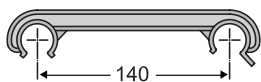

ACCESSORI - ACCESSORIES

Gancio di collegamento per comporre file di sedute (sale conferenze, aule, sale riunioni e collettività).

Linking devices to compose tied up chair rows (conference rooms, classrooms, meeting rooms and public places).

Ganci in polipropilene per sedute con gambe Ø 25 mm.
(mod. Chloè, Ola, Super Jenny, Jenny, Olimpia, Olimpia Chair e Lula).

*Linking devices in polypropylene for tied up chair with legs diameter 25 mm.
(model Chloè, Ola, Super Jenny, Jenny, Olimpia, Olimpia Chair and Lula).*

Art. 2940 001

Imballo: 10 pezzi

Packing: 10 pieces

Peso unitario gr 34

Unit weight

Misure imballo 24x15,5x9 cm

Packing sizes

made in Italy